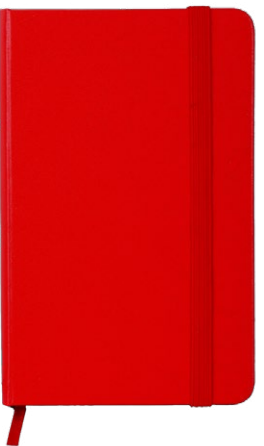

R64227.08

R64227.15