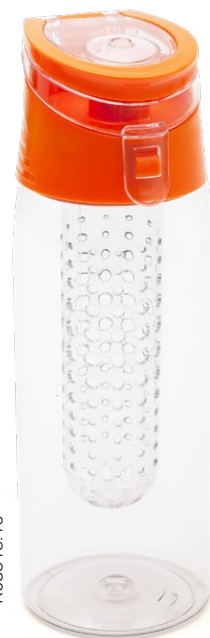

R08313.15

R08258..

Flexi Silicone mug 350 ml

silicon • W85 x H130 x D85 mm
folded W85 x H56 x D85 mm
Tampo print 30 x 10 mm

Folding silicone 350 ml cup. When folded, it takes up very little space and can be carried in a jacket pocket, a bag or attached to a backpack. Perfect when buying coffee to go, carrying your own drink when out for a walk. Can also be used in the freezer.

6,49 EUR

R08313..

700 ml Frutello water bottle

Tritan, polypropylene • W75 x H225 x D75 mm
Tampo print 30 x 100 mm or **UV** 25 x 120 mm
or **Engraving** 30 x 50 mm or **UV360** 235 x 125 mm

Light, airtight water bottle with a solid closure, equipped with a container for pieces of fruit or mint. Made of tritan - durable, transparent material that does not change the taste of the drink. BPA free. Tight closure - leak proof prevents liquids from leaking.

7,65 EUR