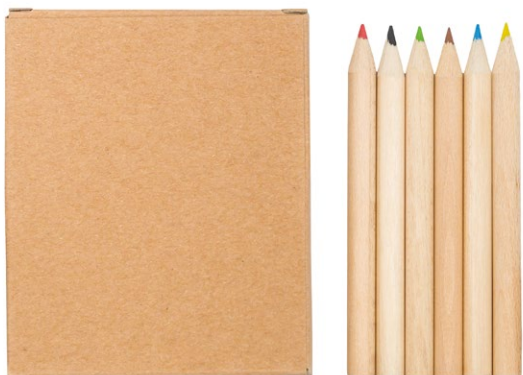

R73717.13

Artistes colouring set

wood, paper • W75 x H90 x D15 mm
UV 50 x 100 mm

Colouring set with 6 coloured wooden pencils, sharpener and 20 colouring sheets.

0,59 EUR