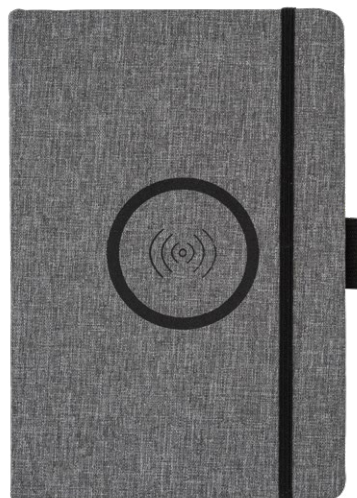

R64273.21

Bartisi notebook with wireless charger

**paper 70 g/m², RPET • W142 x H210 x D15 mm
DTF 120 x 60 mm or Thermal-transfer 120 x 60 mm**

A5 polyester RPET hardcover notebook with built-in wireless charger (15W). 80 squared sheets, 70 g/m². USB cable included.

11,86 EUR