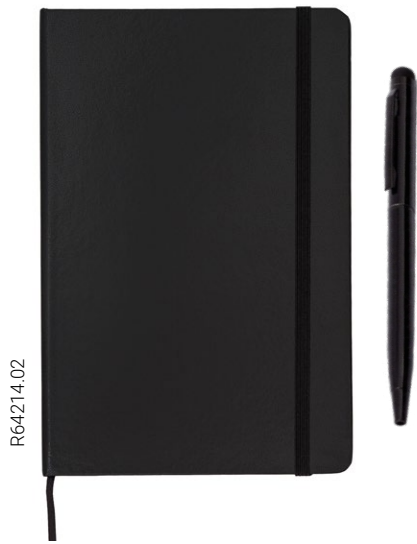

R64214.02

R64214.08

R64214.42

R64214..

Abrantes notepad & pen set

paper, aluminium • W146 x H236 x D18 mm

notepad S140 x W210 x G12 mm

UV 100 x 180 mm or **Debossing** 50 x 20 mm

or **Tampo print** 85 x 50 mm or **Engraving** 60 x 50 mm

or **DTF** 200 x 75 mm

A set containing 72 check pattern sheets (70 g/m² paper) and aluminium ballpen. The notepad is in leatherette paper cover and comes with a ribbon and elastic band closure. Aluminium pen with a stylus for operating touch screens, equipped with a blue refill. A set is packed in giftbox.

5,87 EUR

R64238.02

R64238.79

R64238..

Porto notepad with ballpen set

paper, bamboo, linen, plastic, cardboard

• W195 x H210 x D21 mm

box W195 x H210 x D21 mm, **notepad** W134 x H190 x D16 mm,

ballpen W142 x H111 x D11 mm

Tampo print 60 x 20 mm or **DTF** 100 x 150 mm

or **Thermal-transfer** 100 x 100 mm or **UV** 80 x 6 mm

Set consisting of a printed linen cover desk- size notepad (90 pages, squared paper, 80 g/m²) and bamboo ballpen with plastic tip and clip. Blue refill.

6,06 EUR