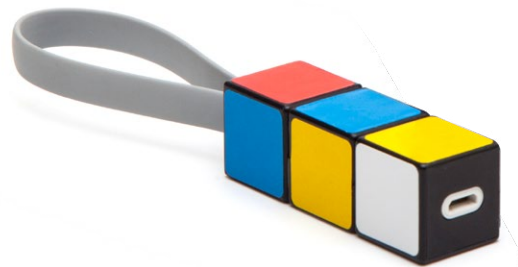

USB+microUSB+USB-C

R50177.99

Color click&go USB cable

ABS plastic, thermoplastic rubber • W130 x H20 x D20 mm
UV 58 x 18 mm

USB cable data transfer keyring. Uniquely designed keyring with USB data transfer cable (containing standard USB, micro USB, USB type C). To unlock the cable set same colors in one line as in Rubik's cube. To lock the cable- mix colors in one line.

4,45 EUR