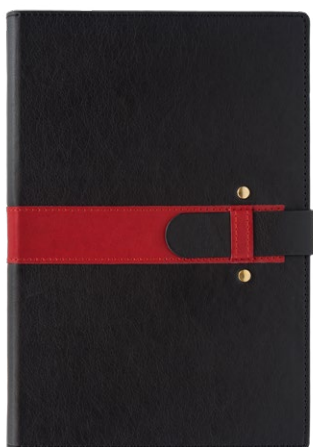

R91774.04

R91774.08

R91774.21

R91774..

Lorenzo notebook

PU, paper 70 g/m² • W145 x H210 x D17 mm
Engraving 60 x 50 mm or Tampo print 80 x 50 mm
or **Debossing 50 x 20 mm**

A 120-sheet checkered notebook (70 g/m²) in hardcover. It has a ribbon to mark the pages.

5,71 EUR

R64023.02

Westminster A5 notebook, RPET

RPET, paper 70 g/m² • W145 x H210 x D12 mm
DTF 80 x 160 mm or Thermal-transfer 100 x 50 mm
or **Engraving 40 x 10 mm**

A5 notebook in a hard cover made of RPET material with an elastic band protecting the interior. 80 squared pages (70 g/m² paper). The notebook is decorated with a shiny gold element.

4,27 EUR

R91773.02

R91773.42

R91773..

Zinari notebook

paper 70 g/m², PU • W155 x H210 x D22 mm
Debossing 50 x 20 mm or Tampo print 50 x 80 mm
or **Engraving 50 x 80 mm**

120 sheet grid notebook (70 g/m²) in a hardcover. Closed with a magnetic strip.

7,13 EUR