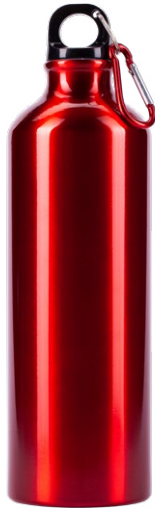

800 ml steel bottle with a carabiner. It has a leak-proof seal that prevents liquids from leaking out. Single wall made of 18/8 stainless steel.

4,14 EUR

R08417.06

R08417.08

R08417.01

R08417.02

R08417..

800 ml Easy Tripper water bottle