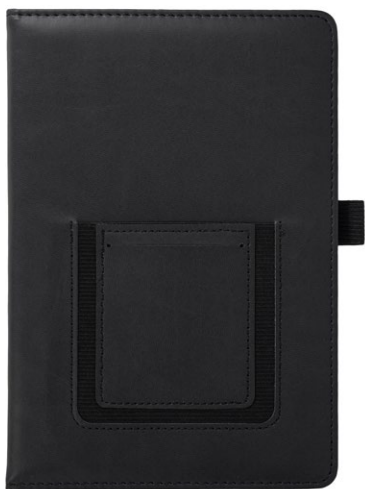

R64248.02

NEW COLOUR!

R64248.08

NEW COLOUR!

R64248.21

R64248.42

NEW COLOUR!

R64248..

Eibar notepad with phone pocket

PU, paper • W145 x H210 x D17 mm
Engraving 60 x 50 mm or **UV** 50 x 50 mm

A5, hard cover notepad equipped with 2 pockets. One elastic, stretchable pocket for mobile phone and second, smaller pocket for name cards. Elastic pen loop. 100 sheets with lines, 80 g/m².

5,14 EUR