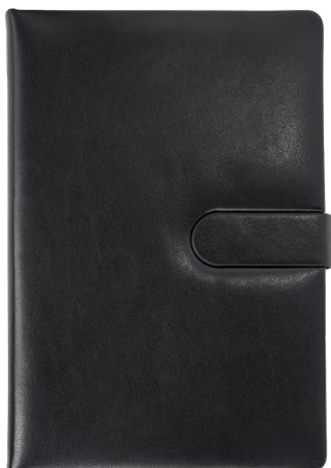

R64261.02

R64261.42

R64261.51

R64261..

La Mora notebook

paper 80 g/m², PU • W150 x H220 x D22 mm
Engraving 50 x 60 mm or Tampo print 80 x 50 mm
or Debossing 50 x 20 mm

PU hardcover notebook with 96 sheets with lined paper (80 g/m² paper).
Closed with a magnetic buckle. Replaceable notebook (14x20.3 cm).

7,31 EUR

R64261.08

R91772.02

R91772.10

R91772..

Ricaso notebook

PU, paper 70 g/m² • W145 x H212 x D28 mm
Debossing 50 x 20 mm or UV 120 x 70 mm
or Engraving 50 x 60 mm

PU hardcover notebook with 160 sheets with lined paper (70 g/m² paper).
Closed with a magnetic buckle.

7,13 EUR