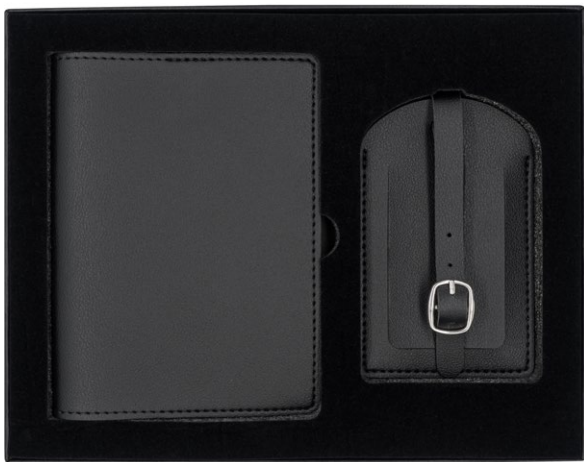

NEW!

R17023.02

Flyer Travel gift set

PU, pasteboard • W230 x H180 x D20 mm
Case: 105 x 140 x 5 mm; **Luggage tag:** 70 x 110 x 4 mm
Tampo print 80 x 50 mm or **Engraving** 60 x 50 mm

A set of travel accessories: a passport case and a luggage tag.

5,80 EUR