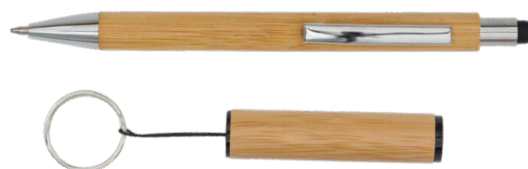

R02319.13

Pelak bamboo pen and torch keychain in a gift box

bamboo, metal, pasteboard • W170 x H63 x D23 mm
box: W170 x H63 x D23 mm; **pen:** W140 x H11 x D11 mm;
keychain W65 x H15 x D15 mm
UV 140 x 45 mm or **Tampo print** 80 x 35 mm
or **Engraving** 80 x 6 mm

Bamboo pen with a stylus tip designed to work with touch screen devices and a torch keychain packed in a gift box. Blue refill included.

3,67 EUR