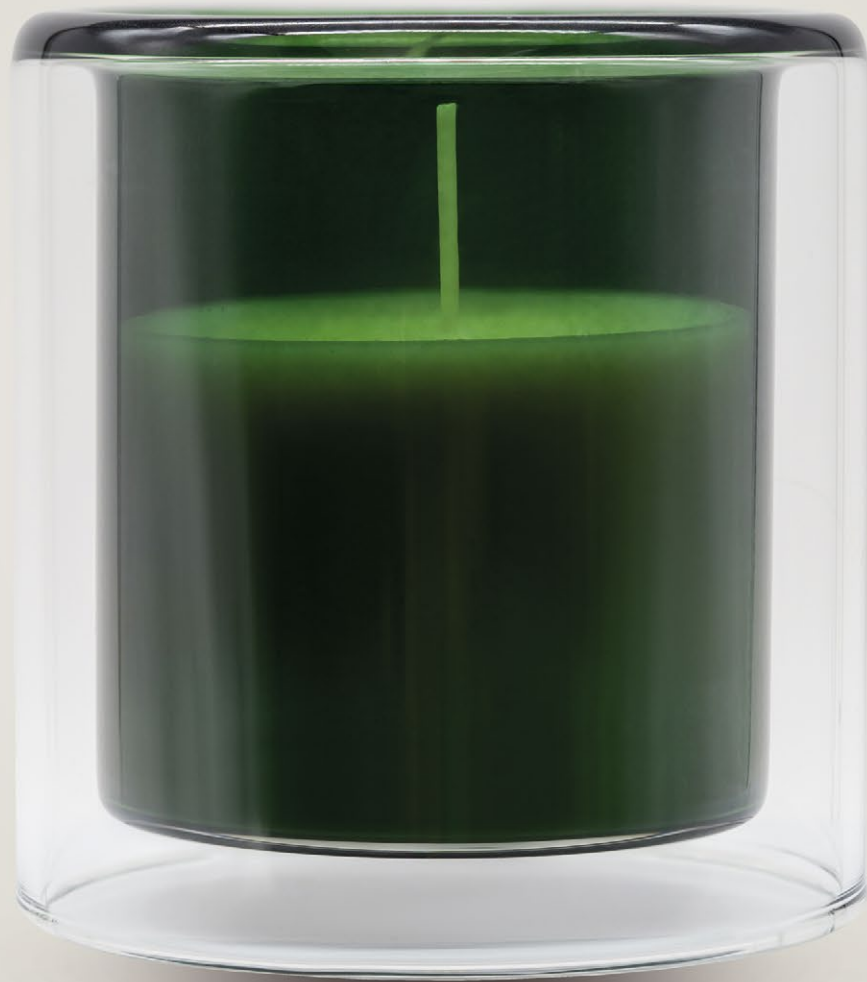

FOR LIVING

HOME