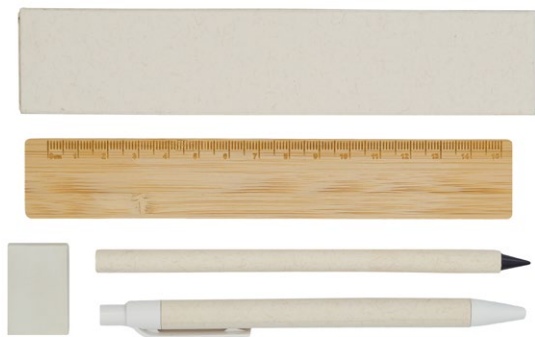

school accessories

R73723.13

R73723.05

R73723.04

FOR KIDS

R73721.06

Latte School and Office Set

paper, bamboo • W165 x H33 x D13 mm
UV 140 x 12 mm or **Tampo print** 100 x 12 mm
 or **Engraving** 140 x 12 mm