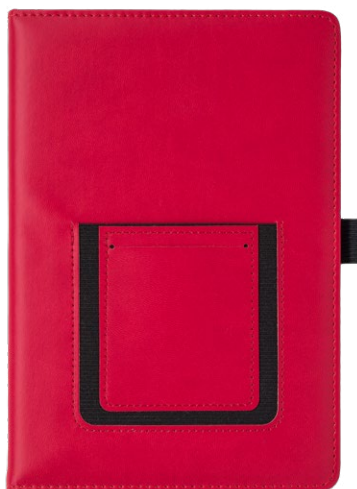

NEW COLOUR!

R64248.08