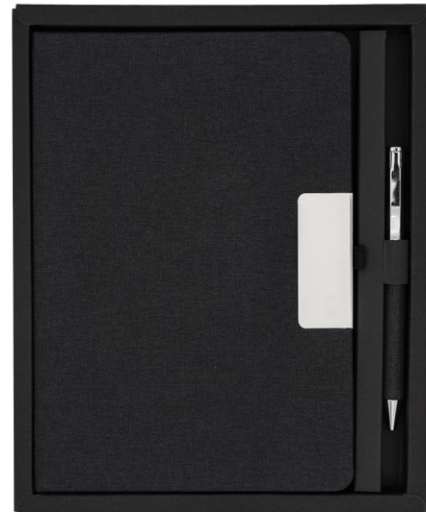

R17018.02

Plata RPET Notebook & Pen Gift Set

RPET, aluminium, pasteboard • W192 x H237 x D20 mm

Box: 192 x 237 x 20 mm; **Ballpen:** 130 x 14 x 11 mm;

Notebook: 145 x 210 x 11 mm

DTF 150 x 150 mm or **Tampo print** 80 x 50 mm
or **Engraving** 45 x 6 mm

Gift set in a box. A5 notebook in RPET hard cover with metal element; 80 squared pages, 70 g/m². Metal ballpoint pen in RPET fabric with silver details. Blue refill 1.0 mm.

9,99 EUR