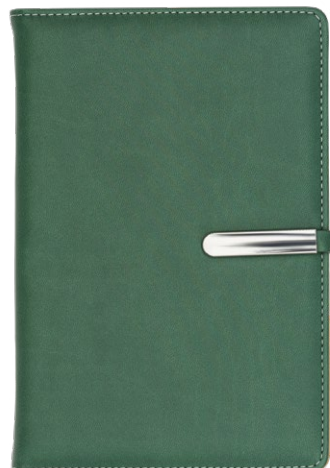

4,47 EUR

R64261.02

R64261.42

R64261.51

R64261..

La Mora notebook

paper 80 g/m², PU • W150 x H220 x D22 mm
Engraving 50 x 60 mm or Tampo print 80 x 50 mm
or Debossing 50 x 20 mm

PU hardcover notebook with 96 sheets with lined paper (80 g/m² paper).
Closed with a magnetic buckle. Replaceable notebook (14x20.3 cm).