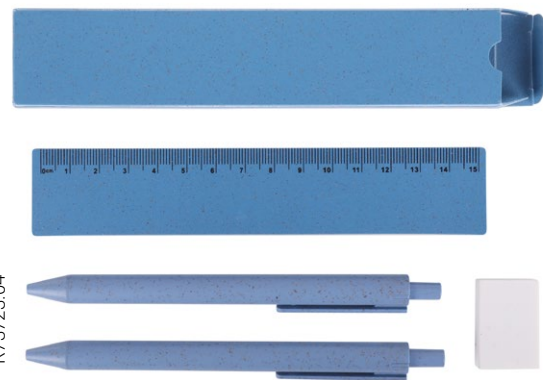

R73723.04

FOR KIDS