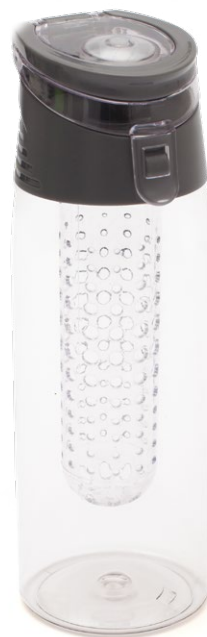

R08313.21

R08258..

Flexi Silicone mug 350 ml

silicon • W85 x H130 x D85 mm
folded W85 x H56 x D85 mm
Tampo print 30 x 10 mm

Folding silicone 350 ml cup. When folded, it takes up very little space and can be carried in a jacket pocket, a bag or attached to a backpack. Perfect when buying coffee to go, carrying your own drink when out for a walk. Can also be used in the freezer.

6,49 EUR

R08313..

700 ml Frutello water bottle

Tritan, polypropylene • W75 x H225 x D75 mm
Tampo print 30 x 100 mm or **UV** 25 x 120 mm
or **Engraving** 30 x 50 mm or **UV360** 235 x 125 mm

Light, airtight water bottle with a solid closure, equipped with a container for pieces of fruit or mint. Made of tritan - durable, transparent material that does not change the taste of the drink. BPA free. Tight closure - leak proof prevents liquids from leaking.

7,65 EUR