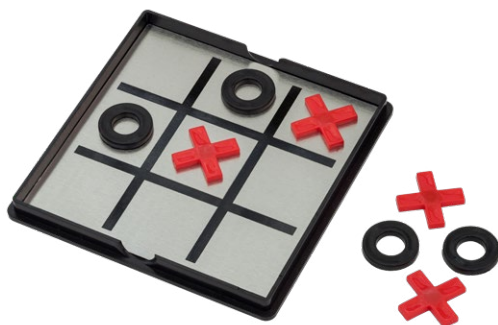

Tic Tac Toe game in wooden box.

1,92 EUR

R08865.02

Magnetic tic tac toe game

magnet, plastic • W108 x H108 x D19 mm
 Tampo print 50 x 50 mm or UV 80 x 80 mm

The tic tac toe game on a magnetic board.

4,17 EUR