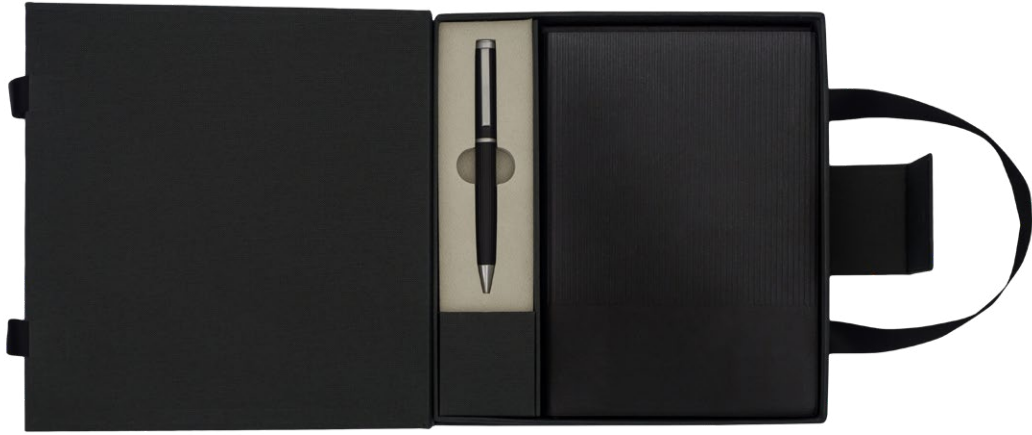

R02327.02

Lovini gift set notebook with pen

paper, metal, PU, copper, pasteboard • W215 x H215 x D50 mm
Box: 215 x 215 x 50 mm; **Pen:** 138 x 14 x 12 mm;
Notebook: 145 x 208 x 14 mm
Debossing 70 x 50 mm or **Engraving** 60 x 50 mm
or **UV** 130 x 50 mm or **Tampo print** 45 x 6 mm or **DTF** 150 x 100 mm

A set consisting of an A5 notebook (80 sheets in line, 80 g/m²) and a pen with a blue refill. The set is packed in an elegant box with handles.

13,98 EUR

R02328.42

Lovina gift set notebook with pen

paper, metal, PU, copper, pasteboard • W215 x H215 x D50 mm
Box: 215 x 215 x 50 mm; **Pen:** 130 x 15 x 12 mm;
Notebook: 145 x 208 x 14 mm
Debossing 70 x 50 mm or **UV** 45 x 6 mm or **Engraving** 60 x 50 mm
or **DTF** 150 x 100 mm or **Tampo print** 50 x 50 mm

A set consisting of an A5 notebook (80 sheets in line, 80 g/m²) and a pen with a blue refill. The set is packed in an elegant box with handles.

13,99 EUR