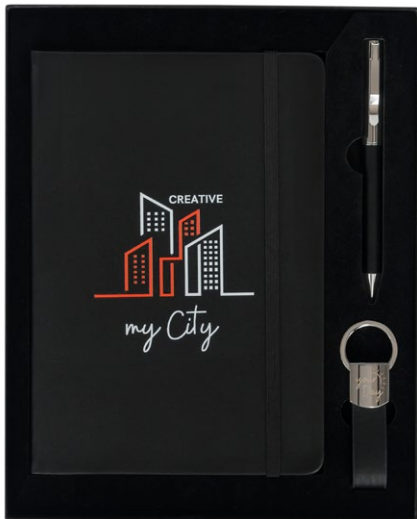

R02323.02

Nebraska gift set

PU, metal, paper • W260 x H210 x D30 mm
Box: 260 x 210 x 30 mm; **Notebook:** 145 x 210 x 13 mm;
Pen: 130 x 10 x 10 mm; **Keychain:** 80 x 30 x 7 mm
Engraving 40 x 6 mm or **Tampo print** 60 x 50 mm
or **UV** 150 x 200 mm or **Debossing** 50 x 20 mm

Gift set consisting of A5 notebook, pen and a keychain. Hardcover notebook, 80 lined sheets (70 g/m² paper). Pen equipped with blue refill. Keychain. All elements with eco leather finish. The set is packed in black gift box.

14,28 EUR