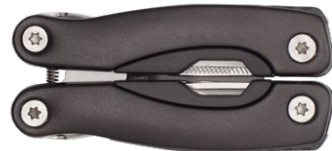

9,65 EUR

R17499.41

R17499.04

R17499.02

R17499..

Exploit multitool

stainless steel, aluminium • W69 x H32 x D18 mm
 Engraving 25 x 5 mm or DTF 25 x 15 mm
 or Thermal-transfer 25 x 15 mm

9 - function tool in an aluminum housing which is a pocket version of the Feat tool. Blades made of stainless steel. Packed in a polyester pouch. Tool includes: knife, PH screwdriver Phillips, bottle opener, medium, flat screwdriver, knife with serrated type blade, combination pliers with wire cutters, small, flathead screwdriver, can opener, single file and double, single-breasted file.